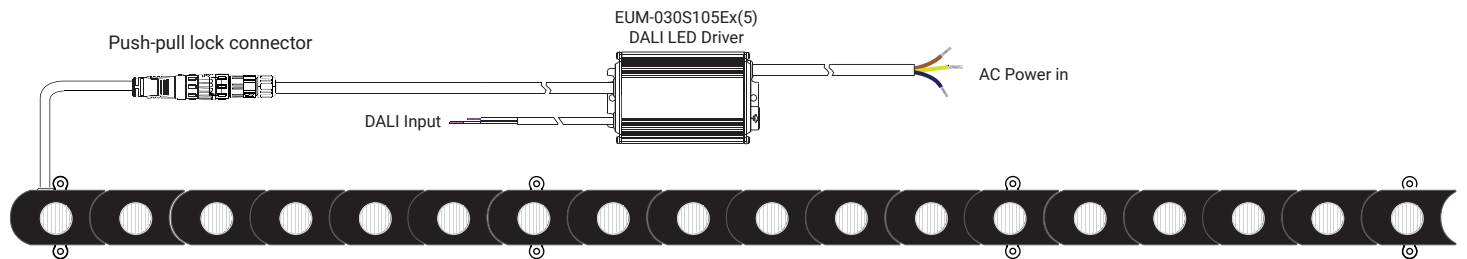

WJJ-CYJ-065

AW01 Mono Color Flexible LED Wall Grazer

Shading Accessories Dimension

Non-dimming Available Optional Length

Length=333mm(6×LED) 6 Links (12W)

Length =666mm(12×LED) 12 Links (24W)

L=1000mm(18×LED) 18 Links (36W)

L=1333mm(24×LED) 24 Links (48W)

AW01 Mono Color Flexible LED Wall Grazer

DALI Dimming Available Optional Length

Length=333mm(6×LED) 6 Links (12W)

Length =666mm(12×LED) 12 Links (24W)

L=1000mm(18×LED) 18 Links (36W)

L=1333mm(24×LED) 24 Links (48W)

AW01 Mono Color Flexible LED Wall Grazer

Connection