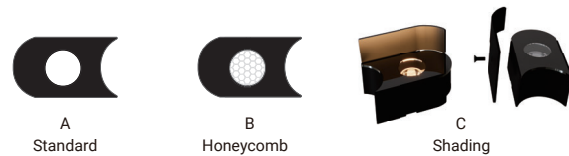

AW01 Mono Color Flexible LED Wall Grazer

(Constant Current Version)

AW01 is designed to provide high quality illumination for columns and curved architectural surfaces, with a variety of lens options that can be used for flood lighting, wall grazing, wall washing and accent lighting. Equipped with 18 pcs rotatable and waterproof high-power module, it is flexible in horizontal way. Equipped with constant current LED driver, make it easy to install and applicate in project.

Dimension

L66*W39*H29mm

Bending

Min. Bending Diameter

Product Features

- I. Flexible structure with continuous illumination without any shadows or dark areas.
- II. 90~305VAC input, different lengths are equipped with different model constant current LED driver.
- III. Multiple lens options.
- IV. IP67, suitable for wet locations and has a protection rating of IK06.

Product Application

Application areas: wall grazing, cove light, wall wash, residential, hospitality, restaurants, museums.

Cover Styles

Technical Parameters

Electrical	
Input Voltage	90~305V AC
Power Consumption	36W/m
Physical	
LED Count	18 LEDs/m
Min. Unit	6 pcs LEDs/ unit
Min. Unit Length	333 mm
Housing Material	Aluminum +Tempered Glass Cover
Output	
LED Light	SMD LED 3535 >80
Option Length	333mm/666mm/1000mm/1333mm
Optional Lens	15°, 20°, 30°, 40°, 10°x15°, 15°x25° 15°x40°
Lumen Maintenance	70,000 Hours L70 @ 25°C 50,000 Hours L70 @ 50°C
Temperature Ranges	
Installation	0°C to 50°C
Operating	-25°C to 50°C