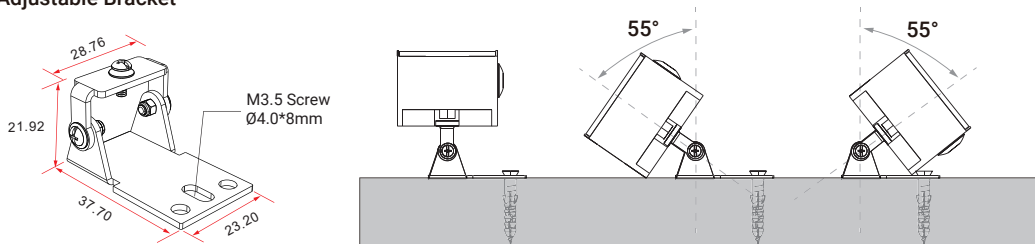

Dimension

L66*W39*H29mm

Bending

Min. Bending Diameter

Product Features

- I. Flexible structure with continuous illumination without any shadows or dark areas.
- II. 90~305VAC input, different lengths are equipped with different model constant current LED driver.
- III. Multiple lens options.
- IV. IP67, suitable for wet locations and has a protection rating of IK06.

Product Application

Application areas: wall grazing, cove light, wall wash, residential, hospitality, restaurants, museums.

Cover Styles

Technical Parameters

Electrical	
Input Voltage	90~305V AC
Power Consumption	36W/m
Physical	
LED Count	18 LEDs/m
Min. Unit	6 pcs LEDs/ unit
Min. Unit Length	333 mm
Housing Material	Aluminum +Tempered Glass Cover
Output	
LED Light	SMD LED 3535 >80
Option Length	333mm/666mm/1000mm/1333mm
Optional Lens	15°, 20°, 30°, 40°, 10°x15°, 15°x25° 15°x40°
Lumen Maintenance	70,000 Hours L70 @ 25°C 50,000 Hours L70 @ 50°C
Temperature Ranges	
Installation	0°C to 50°C
Operating	-25°C to 50°C

WJJ-CYJ-065

AW01 Mono Color Flexible LED Wall Grazer

Shading Accessories Dimension

Non-dimming Available Optional Length

Length=333mm(6×LED) 6 Links (12W)

Length =666mm(12×LED) 12 Links (24W)

L=1000mm(18×LED) 18 Links (36W)