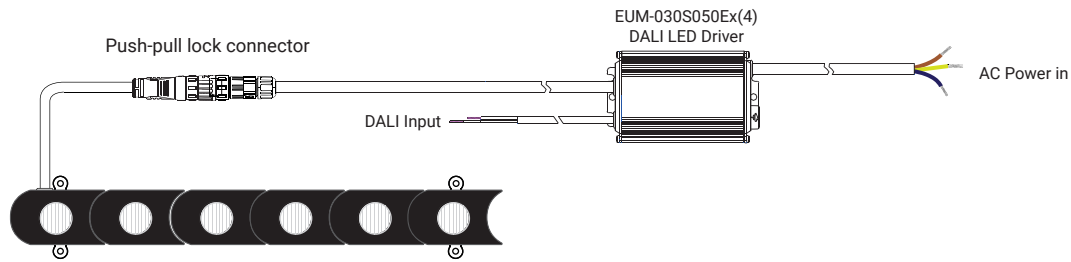

AW01 Mono Color Flexible LED Wall Grazer

DALI Dimming Available Optional Length

Length=333mm(6×LED) 6 Links (12W)