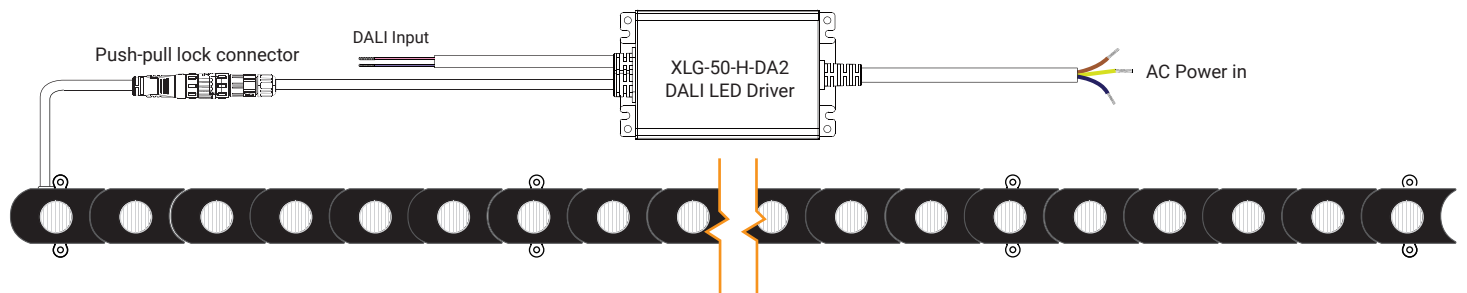

WJJ-CYJ-065

AW01 Mono Color Flexible LED Wall Grazer

Shading Accessories Dimension

Non-dimming Available Optional Length

Length=333mm(6×LED) 6 Links (12W)

Length =666mm(12×LED) 12 Links (24W)

L=1000mm(18×LED) 18 Links (36W)

L=1333mm(24×LED) 24 Links (48W)

AW01 Mono Color Flexible LED Wall Grazer

DALI Dimming Available Optional Length

Length=333mm(6×LED) 6 Links (12W)

Length =666mm(12×LED) 12 Links (24W)

L=1000mm(18×LED) 18 Links (36W)

L=1333mm(24×LED) 24 Links (48W)

AW01 Mono Color Flexible LED Wall Grazer

Connection