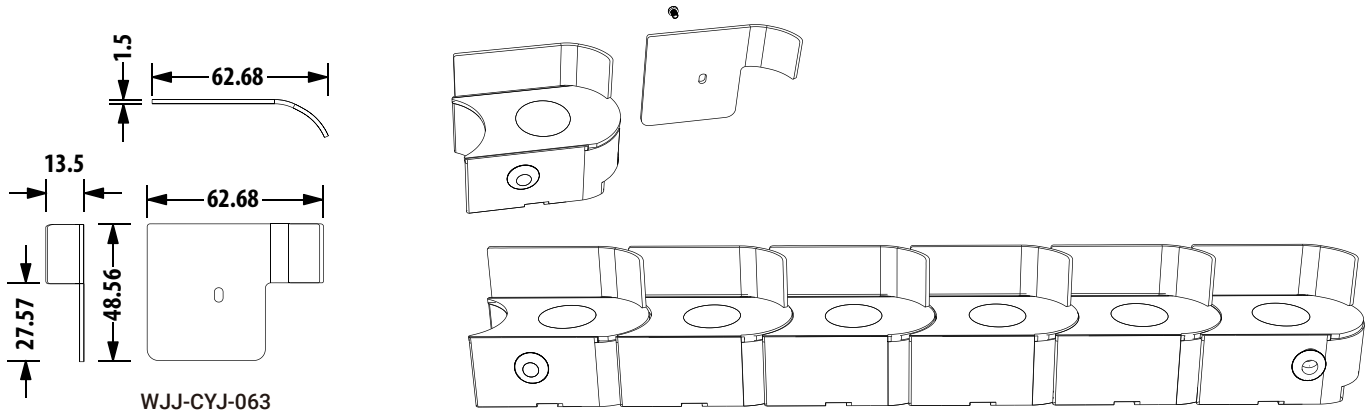

Dimension

L66*W39*H29mm

Bending

Min. Bending Diameter

Product Features

- I. Flexible structure with continuous illumination without any shadows or dark areas.
- II. 90~305VAC input, different lengths are equipped with different model constant current LED driver.
- III. Multiple lens options.
- IV. IP67, suitable for wet locations and has a protection rating of IK06.

Product Application

Application areas: wall grazing, cove light, wall wash, residential, hospitality, restaurants, museums.

Cover Styles

Technical Parameters

Electrical	
Input Voltage	90~305V AC
Power Consumption	36W/m
Physical	
LED Count	18 LEDs/m
Min. Unit	6 pcs LEDs/ unit
Min. Unit Length	333 mm
Housing Material	Aluminum +Tempered Glass Cover
Output	
LED Light	SMD LED 3535 >80
Option Length	333mm/666mm/1000mm/1333mm
Optional Lens	15°, 20°, 30°, 40°, 10°x15°, 15°x25° 15°x40°
Lumen Maintenance	70,000 Hours L70 @ 25°C 50,000 Hours L70 @ 50°C
Temperature Ranges	
Installation	0°C to 50°C
Operating	-25°C to 50°C

AW01 Mono Color Flexible LED Wall Grazer

Optional LENS Distribution

Model Encoding

AW01-A-CC-DA2-L1000-36W-2700K-80-1540

Mounting Optionals

Fixed Bracket

WJJ-CYJ-035

Adjustable Bracket

WJJ-CYJ-065

AW01 Mono Color Flexible LED Wall Grazer

Shading Accessories Dimension

Non-dimming Available Optional Length

Length=333mm(6×LED) 6 Links (12W)

Length =666mm(12×LED) 12 Links (24W)

L=1000mm(18×LED) 18 Links (36W)