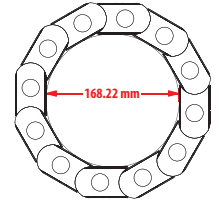

Dimension

L66*W39*H29mm

Bending

Min. Bending Diameter

Product Features

- I. Flexible structure with continuous illumination without any shadows or dark areas.
- II. 90~305VAC input, different lengths are equipped with different model constant current LED driver.
- III. Multiple lens options.
- IV. IP67, suitable for wet locations and has a protection rating of IK06.

Product Application

Application areas: wall grazing, cove light, wall wash, residential, hospitality, restaurants, museums.

Cover Styles

Technical Parameters

Electrical	
Input Voltage	90~305V AC
Power Consumption	36W/m
Physical	
LED Count	18 LEDs/m
Min. Unit	6 pcs LEDs/ unit
Min. Unit Length	333 mm
Housing Material	Aluminum +Tempered Glass Cover
Output	
LED Light	SMD LED 3535 >80
Option Length	333mm/666mm/1000mm/1333mm
Optional Lens	15°, 20°, 30°, 40°, 10°x15°, 15°x25° 15°x40°
Lumen Maintenance	70,000 Hours L70 @ 25°C 50,000 Hours L70 @ 50°C
Temperature Ranges	
Installation	0°C to 50°C
Operating	-25°C to 50°C