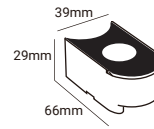

Dimension

L66*W39*H29mm

Bending

Min. Bending Diameter

Product Features

- I. Flexible structure with continuous illumination without any shadows or dark areas.
- II. 90~305VAC input, different lengths are equipped with different model constant current LED driver.
- III. Multiple lens options.
- IV. IP67, suitable for wet locations and has a protection rating of IK06.

Product Application

Application areas: wall grazing, cove light, wall wash, residential, hospitality, restaurants, museums.

Cover Styles

Technical Parameters

Electrical	
Input Voltage	90~305V AC
Power Consumption	36W/m
Physical	
LED Count	18 LEDs/m
Min. Unit	6 pcs LEDs/ unit
Min. Unit Length	333 mm
Housing Material	Aluminum +Tempered Glass Cover
Output	
LED Light	SMD LED 3535 >80
Option Length	333mm/666mm/1000mm/1333mm
Optional Lens	15°, 20°, 30°, 40°, 10°x15°, 15°x25° 15°x40°
Lumen Maintenance	70,000 Hours L70 @ 25°C 50,000 Hours L70 @ 50°C
Temperature Ranges	
Installation	0°C to 50°C
Operating	-25°C to 50°C