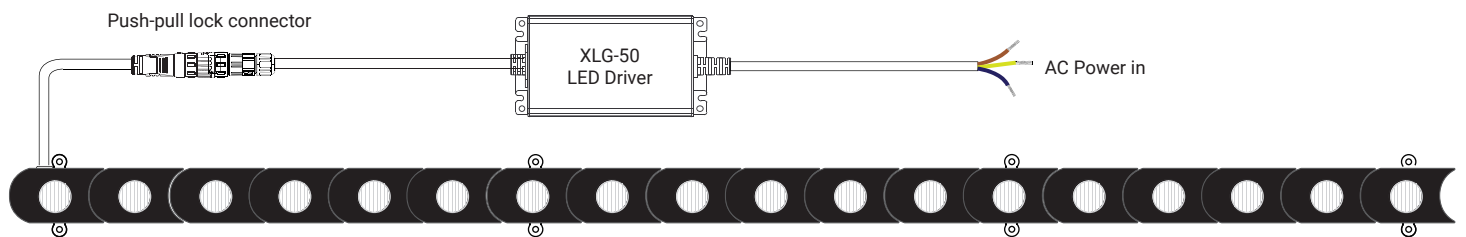

WJJ-CYJ-065

AW01 Mono Color Flexible LED Wall Grazer

Shading Accessories Dimension

Non-dimming Available Optional Length

Length=333mm(6×LED) 6 Links (12W)

Length =666mm(12×LED) 12 Links (24W)

L=1000mm(18×LED) 18 Links (36W)

L=1333mm(24×LED) 24 Links (48W)

AW01 Mono Color Flexible LED Wall Grazer

DALI Dimming Available Optional Length

Length=333mm(6×LED) 6 Links (12W)

Length =666mm(12×LED) 12 Links (24W)

L=1000mm(18×LED) 18 Links (36W)