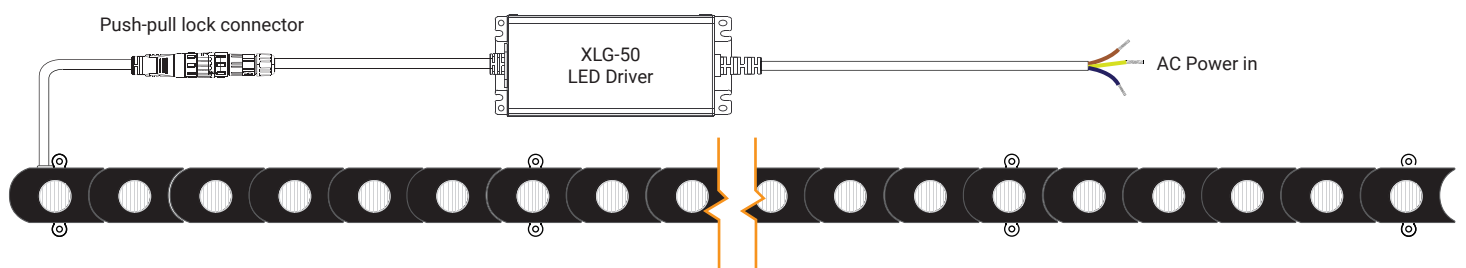

Product Application

Application areas: wall grazing, cove light, wall wash, residential, hospitality, restaurants, museums.

Cover Styles

Technical Parameters

Electrical	
Input Voltage	90~305V AC
Power Consumption	36W/m
Physical	
LED Count	18 LEDs/m
Min. Unit	6 pcs LEDs/ unit
Min. Unit Length	333 mm
Housing Material	Aluminum +Tempered Glass Cover
Output	
LED Light	SMD LED 3535 >80
Option Length	333mm/666mm/1000mm/1333mm
Optional Lens	15°, 20°, 30°, 40°, 10°x15°, 15°x25° 15°x40°
Lumen Maintenance	70,000 Hours L70 @ 25°C 50,000 Hours L70 @ 50°C
Temperature Ranges	
Installation	0°C to 50°C
Operating	-25°C to 50°C

WJJ-CYJ-065

AW01 Mono Color Flexible LED Wall Grazer

Shading Accessories Dimension

Non-dimming Available Optional Length

Length=333mm(6×LED) 6 Links (12W)

Length =666mm(12×LED) 12 Links (24W)

L=1000mm(18×LED) 18 Links (36W)

L=1333mm(24×LED) 24 Links (48W)

AW01 Mono Color Flexible LED Wall Grazer

DALI Dimming Available Optional Length

Length=333mm(6×LED) 6 Links (12W)

Length =666mm(12×LED) 12 Links (24W)

L=1000mm(18×LED) 18 Links (36W)