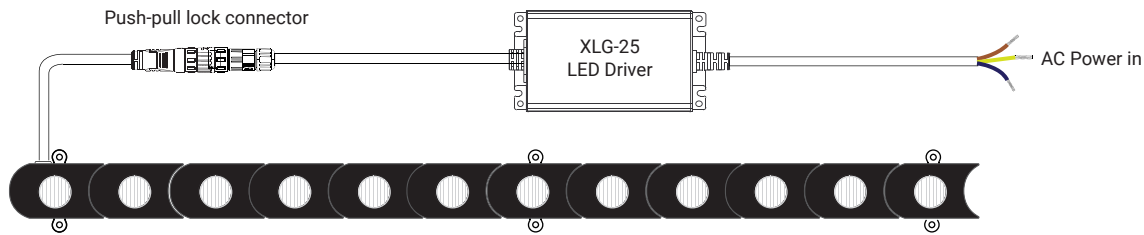

WJJ-CYJ-065

AW01 Mono Color Flexible LED Wall Grazer

Shading Accessories Dimension

Non-dimming Available Optional Length

Length=333mm(6×LED) 6 Links (12W)

Length =666mm(12×LED) 12 Links (24W)

L=1000mm(18×LED) 18 Links (36W)