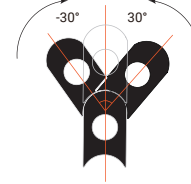

Dimension

L66*W39*H29mm

Bending

Min. Bending Diameter

Product Features

- I. Flexible structure with continuous illumination without any shadows or dark areas.
- II. 90~305VAC input, different lengths are equipped with different model constant current LED driver.
- III. Multiple lens options.
- IV. IP67, suitable for wet locations and has a protection rating of IK06.

Product Application

Application areas: wall grazing, cove light, wall wash, residential, hospitality, restaurants, museums.

Cover Styles

Technical Parameters

Electrical	
Input Voltage	90~305V AC
Power Consumption	36W/m
Physical	
LED Count	18 LEDs/m
Min. Unit	6 pcs LEDs/ unit
Min. Unit Length	333 mm
Housing Material	Aluminum +Tempered Glass Cover
Output	
LED Light	SMD LED 3535 >80
Option Length	333mm/666mm/1000mm/1333mm
Optional Lens	15°, 20°, 30°, 40°, 10°x15°, 15°x25° 15°x40°
Lumen Maintenance	70,000 Hours L70 @ 25°C 50,000 Hours L70 @ 50°C
Temperature Ranges	
Installation	0°C to 50°C
Operating	-25°C to 50°C