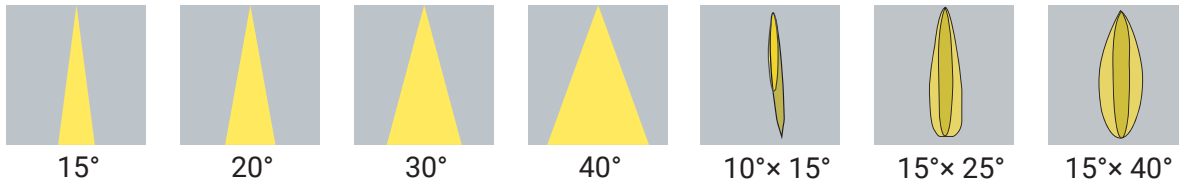

AW01 Mono Color Flexible LED Wall Grazer

Optional LENS Distribution