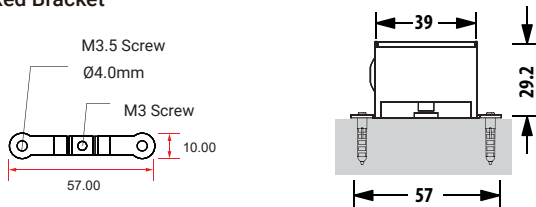

Mounting Optionals

Fixed Bracket