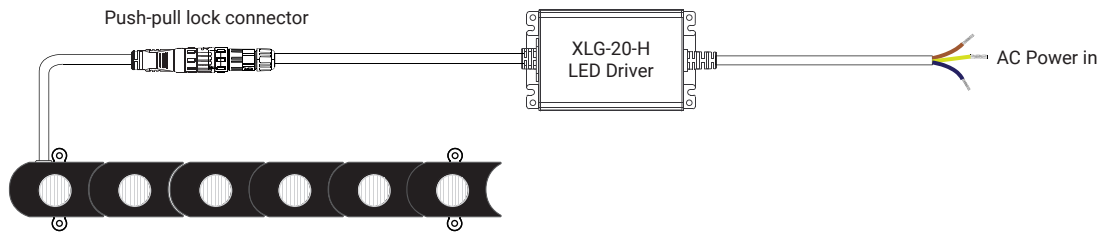

WJJ-CYJ-065

AW01 Mono Color Flexible LED Wall Grazer

Shading Accessories Dimension

Non-dimming Available Optional Length

Length=333mm(6×LED) 6 Links (12W)

Length =666mm(12×LED) 12 Links (24W)

L=1000mm(18×LED) 18 Links (36W)