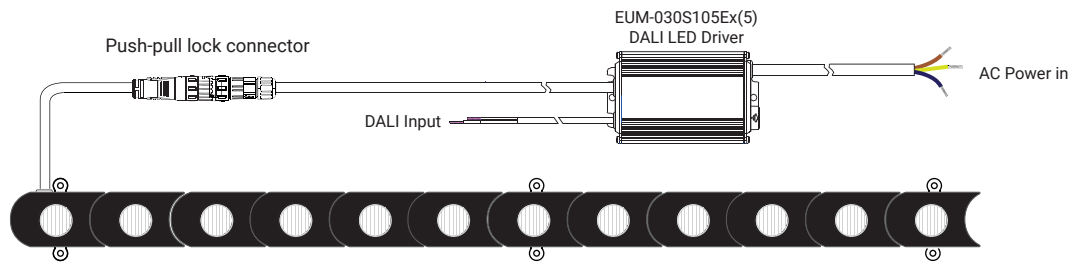

L=1333mm(24×LED) 24 Links (48W)

AW01 Mono Color Flexible LED Wall Grazer

DALI Dimming Available Optional Length

Length=333mm(6×LED) 6 Links (12W)

Length =666mm(12×LED) 12 Links (24W)

L=1000mm(18×LED) 18 Links (36W)